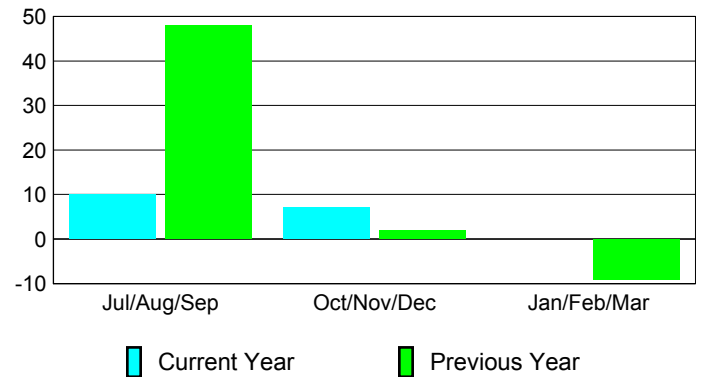

Membership Results
2012-2013

Membership
2011-2012

Month	Net Memb Goal	Actual New Memb	Actual Dropped Memb	Gain/Loss of Memb	Gain/Loss of Memb
Jul/Aug/Sep	0	47	-37	10	48
Oct/Nov/Dec	0	87	-80	7	2
Jan/Feb/Mar	0	0	0	0	-9
Totals	0	134	-117	17	41

Membership Results 2012-2013

Goal, New, Dropped, Gain/Loss

Comparison of Membership Gain/Loss

Current Year Compared to the Previous Year

Gender Comparison 2012-2013

Jul/Aug/Sep

Oct/Nov/Dec

Jan/Feb/Mar