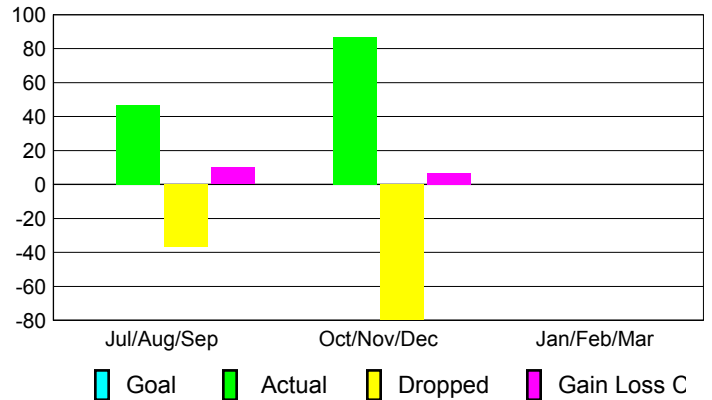

Membership Results 2012-2013

Goal, New, Dropped, Gain/Loss

Comparison of Membership Gain/Loss

Current Year Compared to the Previous Year